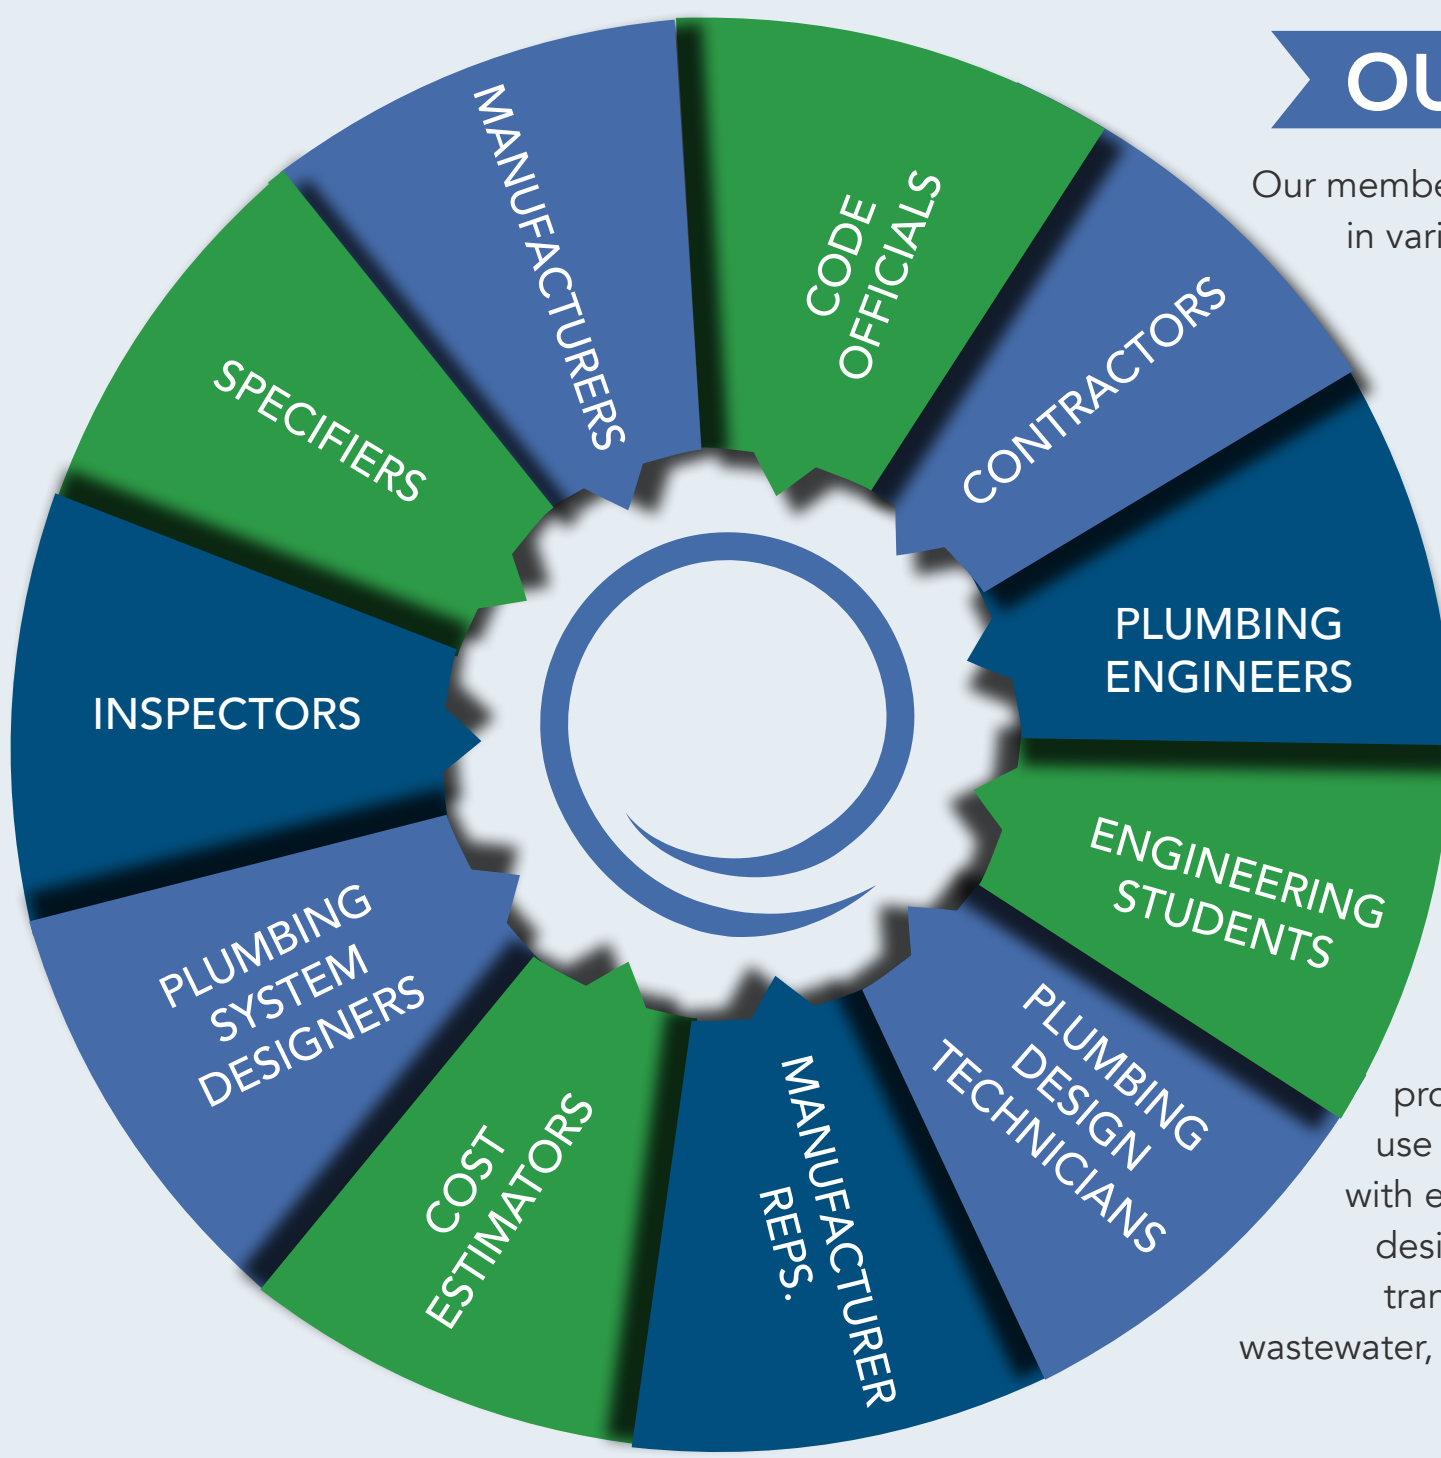

Promote safe and sustainable water and sanitation systems

Represent the industry in local and national government

Help develop safe plumbing and building codes and standards

OUR MEMBERS

Our members are individuals working in various professions related to plumbing system design.

What Is Plumbing Engineering?

Plumbing engineering is a vital part of the design/build construction process. Plumbing engineers use the principles of fluid flow with engineering calculations to design plumbing systems that transport fluids such as water, wastewater, natural gas, and rainwater throughout buildings.